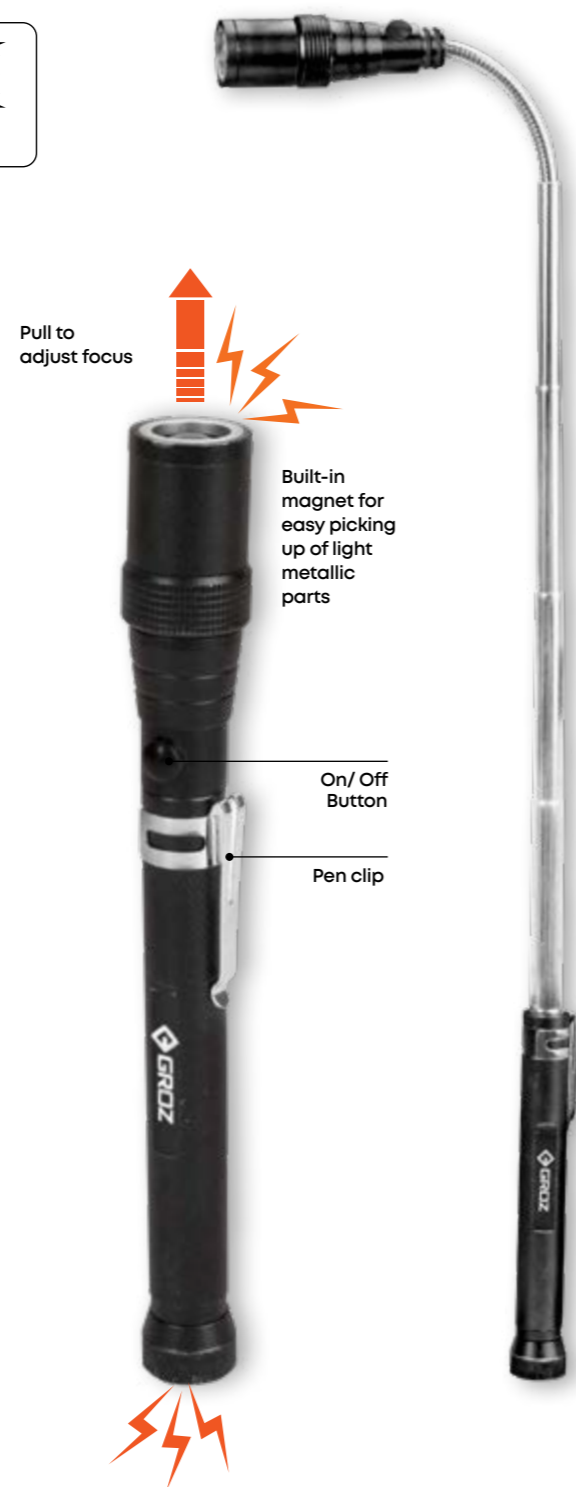

Pick-Up Light Telescopic

LED-131

LED-132

Dual Purpose Light

High quality 0.5W flashlight with magnetic telescopic pick up

Light Output

Focussed light beam of 30 lumen helps reach out in dark areas

Robust Construction

- Durable aluminium body
- Flexible telescopic design to reach out into narrow holes & crevices
- Magnet at the front end to pick up small metallic parts
- Adjustable focus to direct light beam as per need
- Integrated pocket clip

Hands Free Use

Magnet at the rear end of light can be affixed onto any metallic surface leaving both hands free

Available in two versions

- LED-131**
Runs on 4 x 1.5LR44 drycell batteries (included)
- LED-132R**
Runs on 3.7V 450 mAh rechargeable lithium-ion battery

LED-131

Telescopic Design
7-1/2 to 23-1/4 inch
(190 to 590 mm)

LED-132

USB Charging: Simply connect the light to wall charger, laptop etc. for convenient charging

ORDERING INFORMATION

CAT NR.	ORD NR.	BOX QTY.
LED/131	55053	100
LED/132R	55079	100