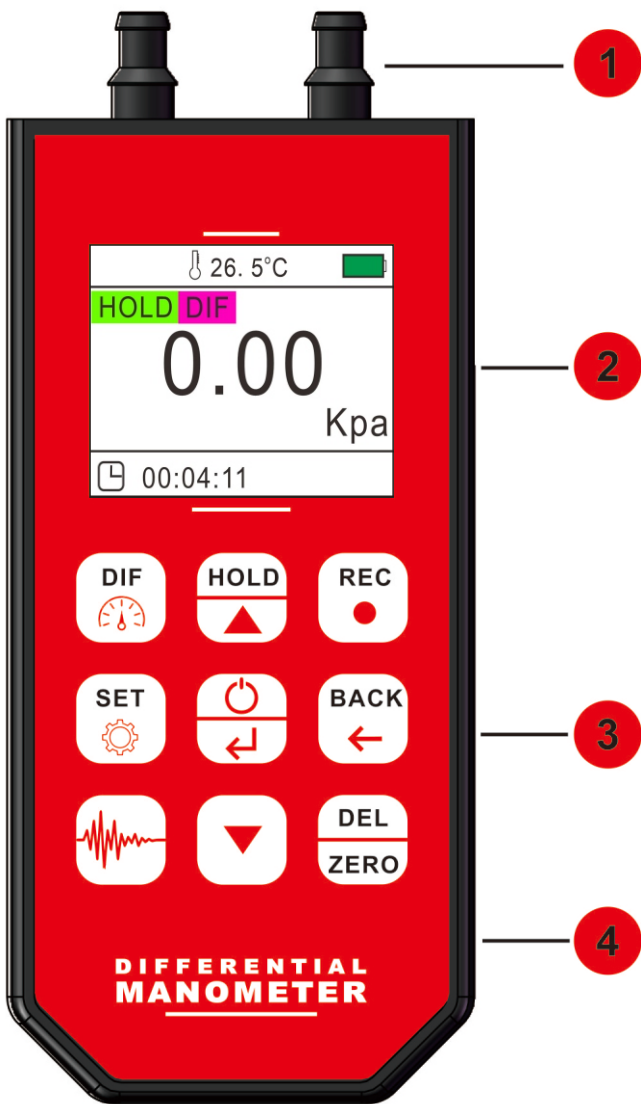

ET9838 Digital Differential Manometer

Range: $\pm 100\text{KPa}$

Overview

1. High precision differential pressure sensor
2. 1.8" colour display screen
3. 12 common pressure units and two temperature units
4. Three display styles
5. Chinese and English switchable
6. Support real-time pressure curve display
7. Automatic display of maximum and minimum values
8. Powered by 2 * AAA batteries, low power consumption
9. Auto low-power mode after 10 minutes of inactivity, auto shut down after 30 minutes of inactivity
10. 5-Level battery level display with low battery reminder
11. Timing function from startup
12. HOLD (data freeze) and DIF (pressure difference) functions
13. Can record up to 100 sets of pressure data
14. With button prompt beep

Record	Kpa
NO. 036:0.00	
NO. 037:0.03	
NO. 038:0.05	DIF
NO. 039:0.04	DIF
NO. 040:0.04	DIF

Data Record Screen