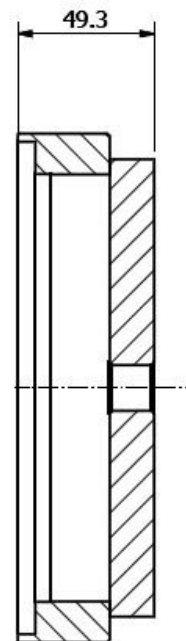

ET1636

CAT CRANKSHAFT FRONT / REAR SEAL

WEAR SLEEVE INSTALLER

For front oil seal

For rear oil seal

- Use this tool to easily install the oil seal and avoid damage to the vehicle parts.
- Application: CATERPILLAR 6V-6142, 6V-6143, 5P-1737 (3), 9S-8858 and 5P-1733
- Oil Seal No.ref.: 23519651, 142-5867