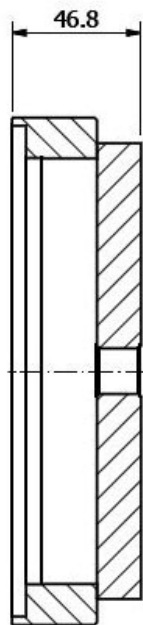

ET1636

CAT CRANKSHAFT FRONT / REAR SEAL

WEAR SLEEVE INSTALLER

For front oil seal

For rear oil seal

- Use this tool to easily install the oil seal and avoid damage to the vehicle parts.
- Application: CATERPILLAR 6V-6142, 6V-6143, 5P-1737 (3), 9S-8858 and 5P-1733
- Oil Seal No.ref.: 23519651, 142-5867