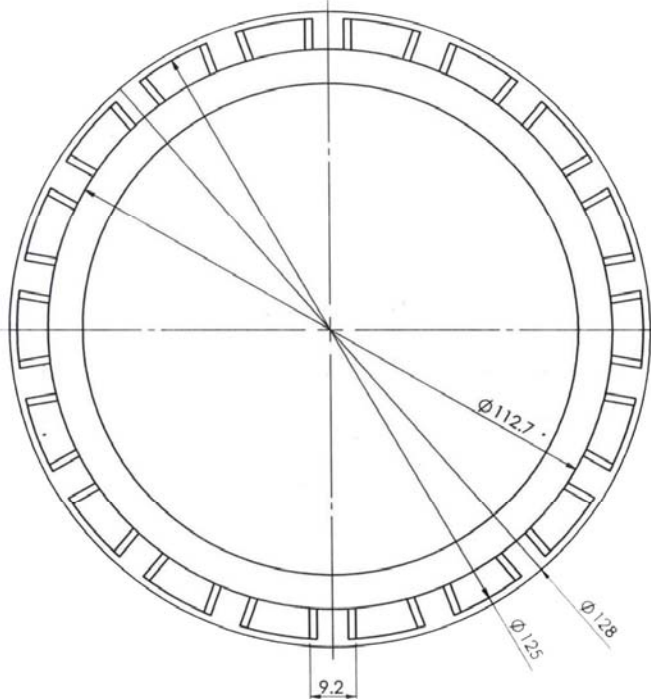

## MAN, BENZ DIFFERENTIAL REAR NUT SOCKET (Dr. 3/4", 6 TEETH)

### Nut Size

- To remove the differential rear nut.
- Applicable: MAN, Benz truck.