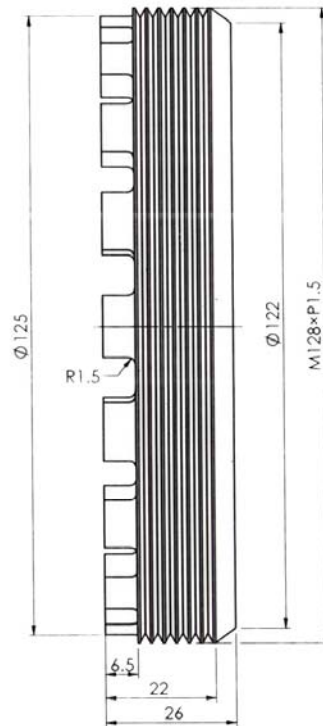

## MAN, BENZ DIFFERENTIAL REAR NUT SOCKET (Dr. 3/4", 6 TEETH)

### Nut Size

- To remove the differential rear nut.
- Applicable: MAN, Benz truck.