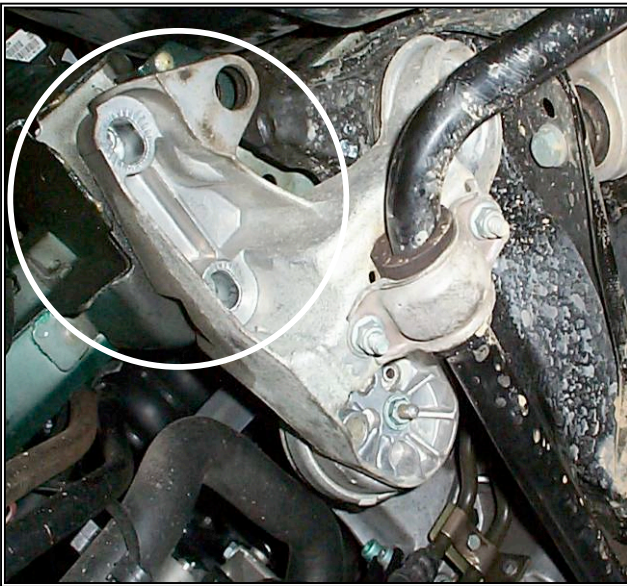

ET1055

VW/ AUDI FRONT AXLE CAMBER ADJUSTER

- USE TO MOVE THE SUBFRAME TO ADJUST CAMBER.
- APPLICABLE: VOLKSWAGEN, AUDI A3, A4, B5 AND NEW PASSAT.