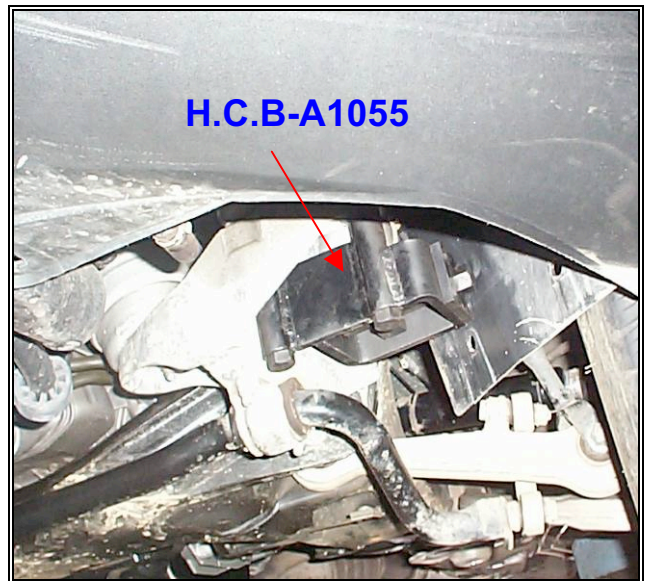

ET1055

VW/ AUDI FRONT AXLE CAMBER ADJUSTER

- USE TO MOVE THE SUBFRAME TO ADJUST CAMBER.
- APPLICABLE: VOLKSWAGEN, AUDI A3, A4, B5 AND NEW PASSAT.