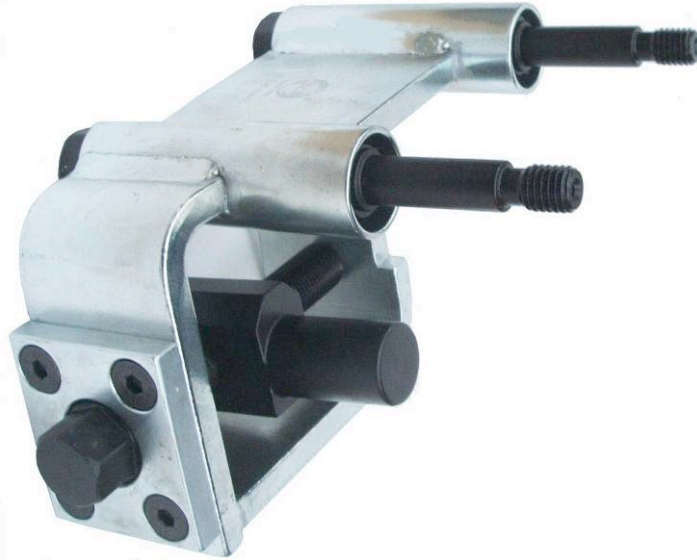

ET1055

VW/ AUDI FRONT AXLE CAMBER ADJUSTER

- USE TO MOVE THE SUBFRAME TO ADJUST CAMBER.
- APPLICABLE: VOLKSWAGEN, AUDI A3, A4, B5 AND NEW PASSAT.