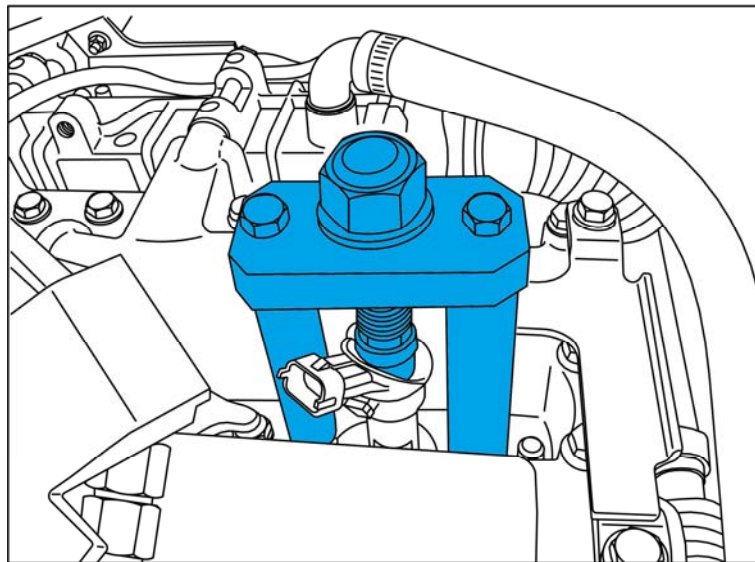

## IVECO/ FUSO INJECTOR REMOVER

- This tool is designed for removing the injector.
- Application: IVECO DAILY F1C ENGINE (EURO 5) / FUSO LIFT CARS(EURO 5)
- Models: DAILY M.Y.2009
- IVECO OEM no.ref.:99342156
- FUSO OEM no.ref.: MH064377