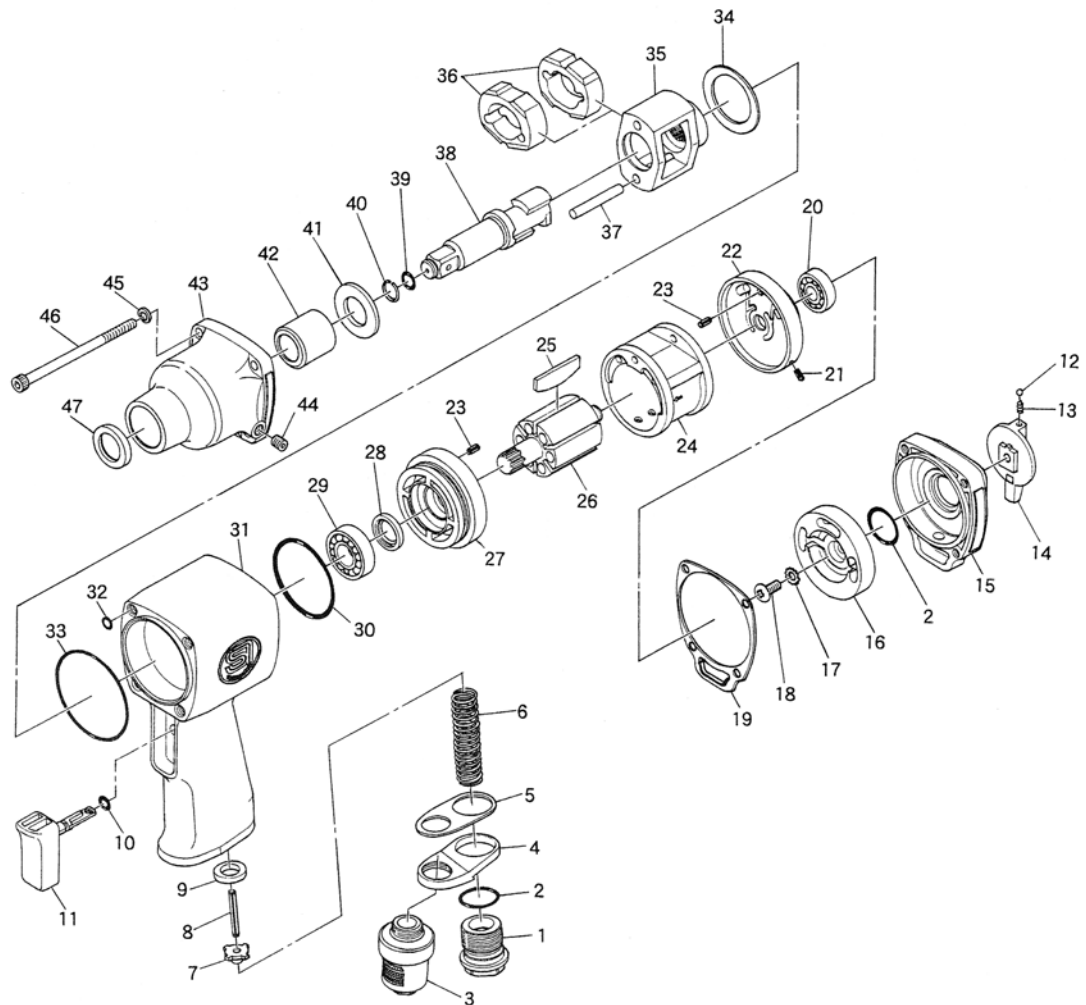

E1600X

1/2" Sq. Drv. Impact Wrench

Ref. No.	Parts No.	Description	Q'ty	Ref. No.	Parts No.	Description	Q'ty
1	991-5	Inlet Bushing	1	25	735A-4	Rotor Blade	6
2	991-7	O-Ring	1	26	736-11	Rotor	1
3	103-1	Muffler	1	27	736-7	Front Plate	1
4	736-8	Muffler Retainer	1	28	910-17	Oil Seal	1
5	736-12	Exhaust Gasket	1	29	6001	Ball Bearing	1
6	736-15	Valve Spring	1	30	730-11	O-Ring	1
7	960-35	Valve	1	31	736-1	Motor Housing	1
8	30-32	Roll Pin (3-32mm)	1	32	S-5	O-Ring	4
9	960-34	Valve Seat	1	33	735-5	O-Ring	1
10	216-6	O-Ring	1	34	735-6	Washer	1
11	736-9	Trigger	1	35	735-2	Hammer Cage	1
12	SB-1/8	Steel Ball	1	36	735-3	Hammer Dog	2
13	960-50	Spring	1	37	735-4	Hammer Pin	2
14	736-10	Reverse Lever	1	38	735-1	1/2" Sq. Anvil	1
15	736-6	Housing Cap	1	39	P-7	O-Ring	1
16	736-3	Reverse Valve	1	40	930-48	Socket Retainer Ring	1
17	BT-50	Washer	1	41	730-47	Spacer	1
18	PBM50-100	Screw	1	42	910-12	Anvil Bushing	1
19	736-4A	Motor Gasket	1	43	736-2	Hammer Housing incl. Oil Seal & Bush (910-18, 910-12)	1
20	608	Ball Bearing	1	44	PTN-1/16	Plug	1
21	30-5	Roll Pin (3-5mm)	1	45	HSW-50	Washer	4
22	736-5	Rear Plate	1	46	736-14	Cap Screw	4
23	30-6	Roll Pin (3-6mm)	2	47	910-18	Oil Seal	1
24	735A-1	Cylinder	1				